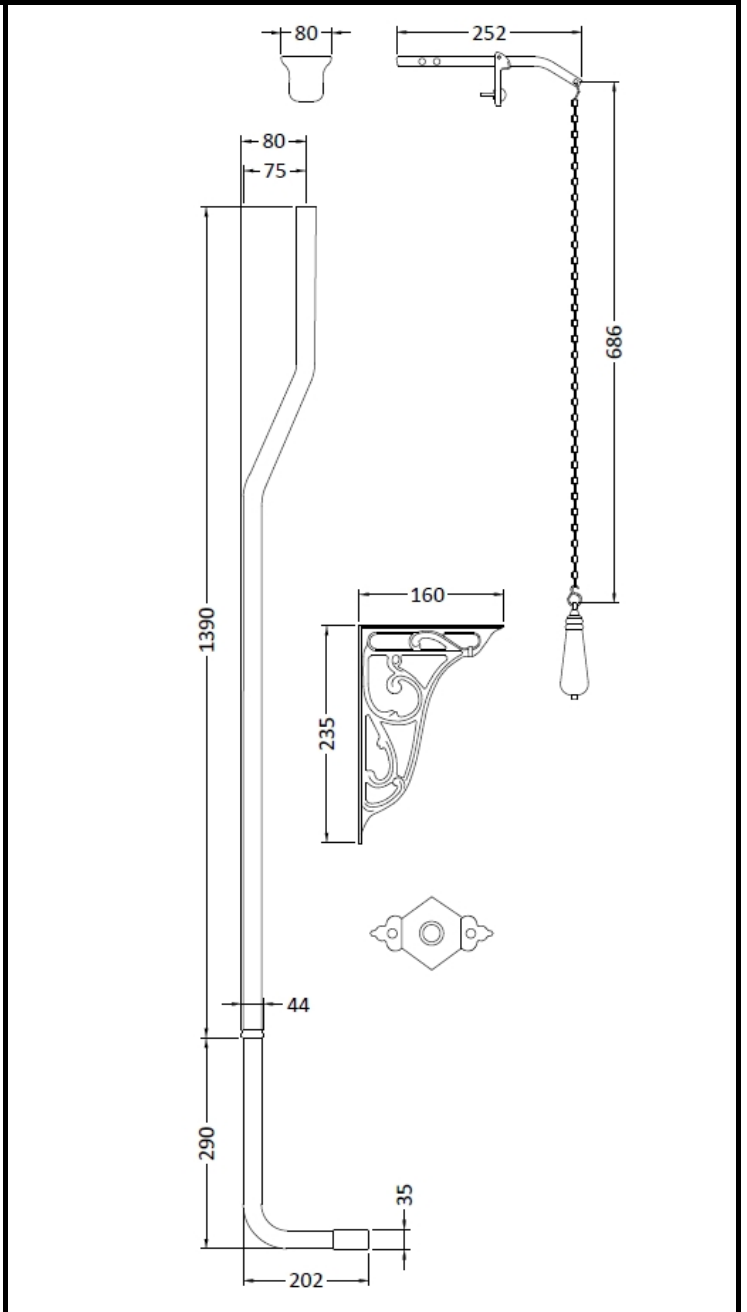

B A Y S W A T E R

London W.2

CODE: BAYA015

DESCRIPTION: High Level Flush Pipe Pack

CATEGORY: Wastes & Extras

PRODUCT DIMENSIONS				
Height (mm)	Width (mm)	Length (mm)	Depth (mm)	Nett Wgt Kg
1683	80		205	3.07

PACKAGING DIMENSIONS			
Height (mm)	Width (mm)	Depth (mm)	Gross Wgt Kg
	100	1435	3.07

PACKAGING DATA			
Box Colour	White Cardboard Box		
Box Qty	1	Label Colour	White Label
Label Size	100 x 50	Label Qty	2

OUTER BOX DIMENSIONS (If Applicable)				
Height (mm)	Width (mm)	Length (mm)	Depth (mm)	Gross Wgt Kg
Barcode	5055275890417			

PRODUCT DETAILS	
Country of Origin	China
Fitting Instruction	Yes
Product Material	Brass
Heating Element Wattage	Not Applicable

CE Certification	N/A
Colour/Finish	Chrome
Product Diameter	35mm
Connection Size	11/2"